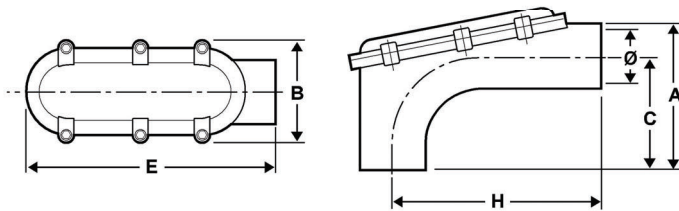

EXECUTION: Ex d IIC
CERTIFICATE: CESI 03 ATEX 141U
PROTECTION GRADE: IP 54
TEMPERATURE RANGE: from -20°C to +60°C
STANDARD THREAD: GAS UNI ISO 7/1
STANDARD MATERIAL: Aluminium alloy UNI 4514

EKC RACCORDI DI INFILAGGIO DRITTI FITTINGS FOR INSERTION

DENOMINAZIONE DESIGNATION	DIAM. NOM. NOM. DIA	DIMENSIONI DIMENSIONS			
sigla-item	Ø	A	B	C	H
EKC 1	1/2"	173	60	70	17
EKC 2	3/4"	173	60	70	17
EKC 3	1"	183	67	70	20
EKC 4	1 1/4"	243	90	102	32
EKC 5	1 1/2"	243	90	102	32
EKC 6	2"	300	112	104	36
EKC 7	2 1/2"	380	174	138	55
EKC 8	3"	380	174	138	55
EKC 10	4"	750	200	185	70

LBH CURVE APRIBILI OPENABLE ELBOWS

DENOMINAZIONE DESIGNATION	DIAM. NOM. NOM. DIA	DIMENSIONI DIMENSIONS				
sigla-item	Ø	A	B	C	H	E
LBH 1	1/2"	95	70	45	132	160
LBH 2	3/4"	95	70	45	132	160
LBH 3	1"	112	70	60	129	165
LBH 4	1 1/4"	155	102	83	175	230
LBH 5	1 1/2"	133	110	81	217	265
LBH 6	2"	133	110	81	217	265
LBH 7	2 1/2"	250	138	138	267	363
LBH 8	3"	250	138	138	267	363
LBH 10	4"	280	185	160	600	710

LBHF CURVE APRIBILI AD AMPIO RAGGIO OPENABLE ELBOWS WITH WIDE RADIUS

DENOMINAZIONE DESIGNATION	DIAM. NOM. NOM. DIA	DIMENSIONI DIMENSIONS		
sigla-item	Ø	A	R	H
LBHF 1	1/2"	280	200	59
LBHF 2	3/4"	280	200	59
LBHF 3	1"	280	200	59
LBHF 4	1 1/4"	370	280	82
LBHF 5	1 1/2"	370	280	82
LBHF 6	2"	480	360	95
LBHF 7	2 1/2"	675	530	134
LBHF 8	3"	675	530	134
LBHF 10	4"	690	680	134