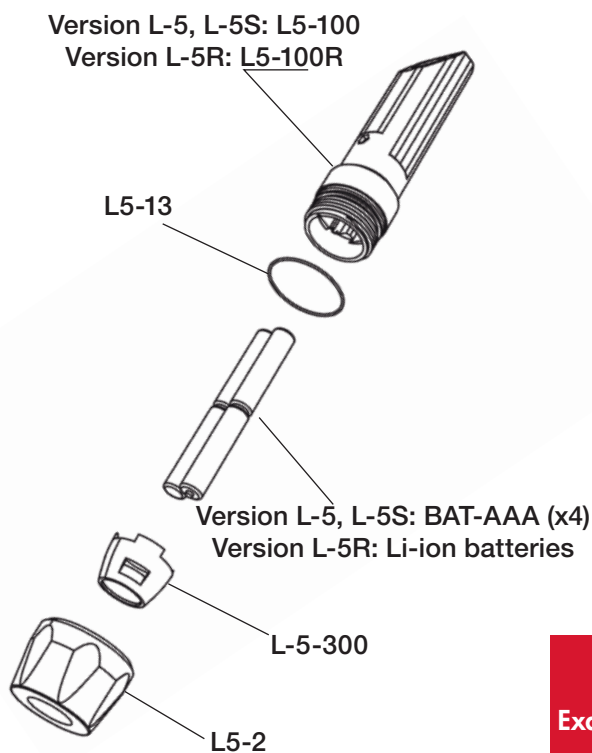

FEATURES

Torch

Body:	Thermoplastic resin with high impact strength and resistance to extreme temperatures and corrosive substances
LEDs:	1 x 135lm LED
Front lens:	Shatterproof clear polycarbonate
Sensor:	Light sensor for automatic light output adjustment
Batteries:	4xAAA/R0 alkaline batteries; 3.6V with L5, L-5S torch Rechargeable lithium batteries; 3.6V with L5-R torch
Battery run time:	Maximum output > 4 hrs Medium output > 8 hrs Low output > 30 hrs
Operation test:	Warning given in the last 15 minutes when battery charge is running low
Switch:	Ergonomically designed button; oversized to ensure ease of use, even with gloved hands

Battery charger:

Marking:	CE, e9
Protection:	IP54
Charge duration:	Max. 4-5 hrs
Switch off:	Automatic end of charging
Charge indicators:	Red LED: charging Green LED: batteries charged
Power supply:	DC: 12V AC: 100/240 V, 50/60 Hz
Types and dimensions:	Single: 75x100x120 mm
Battery charger for 3 torches:	230x100x120 mm
Battery charger for 5 torches:	410x100x120 mm

ACCESSORIES AVAILABLE / SPECIAL REQUESTS

Battery charger for 1, 3 or 5 torches
Holster

L-5, L-5S and L-5R portable LED torch

Code	Dimensions mm		Light output	Light intensity	Description	Weight kg
	L	Ø				
L-5	150	44	Max. 135 lm	1.600 cd	Helmet torch	0,125
L-5S	150	44	Max. 135 lm	1.600 cd	Portable torch	0,125
L-5R	150	44	Max. 135 lm	1.600 cd	Rechargeable torch	0,125

DESCRIPTION	MODEL	CODE	KEY
Torch body	L-5	L5-100	
	L-5R	L5-100R	
End cap O-ring		L5-13	
Batteries	L-5	BATT-AAA (x4)	
	L-5R	L5-BAT	
LED module		L5-300	
Torch end cap with clear lens		L5-2	

DON'T FORGET TO ORDER THE ACCESSORIES